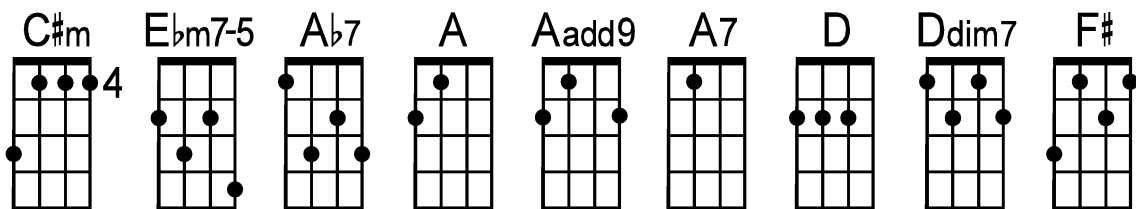

Because

by John Lennon (1969)

Intro: C#m . . . | | Ebm7-5 . . . | Ab7 . . . |

A . . . | C#m . . . | Aadd9 . . . | A7 . A7\ -- | D . . . | Ddim . Ddim\
Ah—————ah———

(sing c# e)

-- | C#m | | Ebm7-5 | Ab7
Be- cause— the world is round— it turns me o———o-o-o-o-o- on—

| A | C#m | Aadd9 | A7 . A7\ -- | D | Ddim . Ddim\
Be- cause—— the world—— is rou———ound—— Ah———ah——

-- | C#m | | Ebm7-5 | Ab7
Be- cause—the wind is high— it blows my mi———i-i-i-i-i-ind——

| A | C#m | Aadd9 | A7 . A7\ -- | D | Ddim
Be- cause—— the wind—— is high———i-i-igh Ah———ah

Bridge: Love is old, love is new— | F# | | Ab7 | Ab7\
love is all, love is you—

-- | C#m | | Ebm7-5 | Ab7
Be- cause— the sky is blue— it makes me cry———y-y-y-y-y—

| A | C#m | Aadd9 | A7 . A7\ -- |
Be- cause—— the sky——— is blu—u-u-u-u-u-ue——

D | Ddim |
Ah—a-a-a-a-a-ah———a-a-a-

Coda: C#m | | Ebm7-5 | Ab7 |
-Ah— Ah———a ah-a ah-a Ah—ah-ah—Ah-

A | C#m | Aadd9 | A7 . A7\ -- |
-Ah— Ah———a-a-a-a-a-a-a-ah———

D | Ddim\
Ah———a-a-a-a-a Ah———